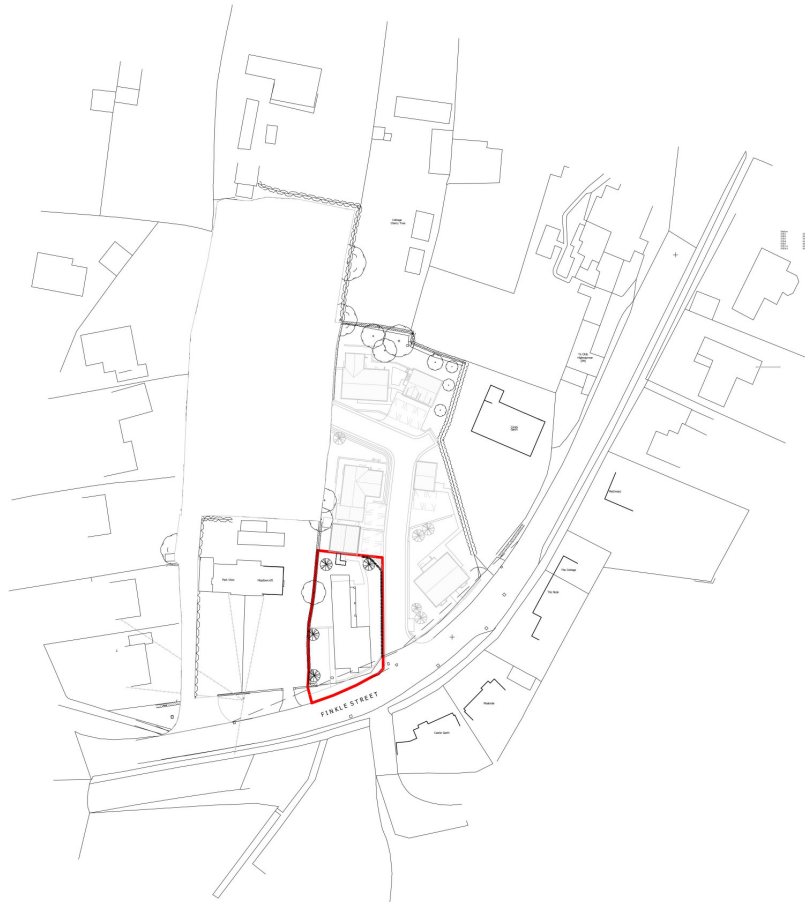

Site Location Plan Middleton House

Site Location Plan
1 : 1000

P1 11.12.2 AKB RJ Context added					
Rev:	Date:	Drawn:	Checked:	Description:	
023					
Subsidiarity:	PL Planning				

Sheriff Hutton

Site Location Plan - Middleton House

Location:
Middleton House,
Finkle Street
Sheriff Hutton

Client:
Mr M Gibson

UPRN	Originator	Zone	Level	Type	Role	Series/Number	Revision:
						SHERI-WBA-XX-ZZ-DR-A-PL_002	P1
13.04.23	AKB			RJ	Checked:	Scale: 1000	100 Job No: 4052-003

WATSON BATTY
ARCHITECTS

FUTURE BUILT